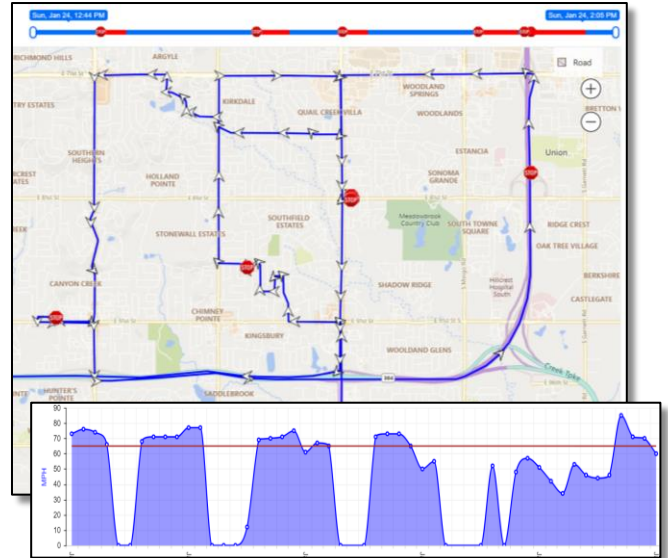

ScreenSafe

www.MobilePCManager.com

888 - 202 - 8840

Why Your Company Needs ScreenSafe

ScreenSafe is a Windows software only solution that allows a transportation department to limit the drivers' ability to type while driving. The onboard keyboard can be either Partially or completely disabled when the vehicle exceeds a Specific speed. ScreenSafe does not interfere with any Applications running on the computer in the background.

Utility and transportation departments can now ensure their existing safety policies are being implemented by their drivers in the field. Drivers can also, if you desire, be restricted to using a single application while driving (i.e. routing). You can block YouTube, Google, email and all other applications while the vehicle is in motion.

For a fraction of the cost of settling a single distracted driving accident you could equip your entire fleet with ScreenSafe. With ScreenSafe, you can ensure your drivers are not only complying with departmental safety policies, but also are not putting the community or your company at risk.

The three versions of ScreenSafe are Standard, Pro & Elite

STANDARD

ScreenSafe will disable the Screen and Keyboard when the vehicle is in motion.

$85/Vehicle

PRO

Ability to Customize the speeds and parameters for disabling the Screen, Keyboard and/or Touch Screen . Includes many features and reports.

$95/Vehicle

ELITE

In addition to all features in Pro Edition, you get vehicle tracking , performance reporting and customized reports with email notifications.

$115/Vehicle

Key Features

- Disable Keyboard and/or Display
- Highly Customizable
- Web Based Administration
- Supports 1 to 10,000 vehicles
- Real Time Wireless Updates
- "Quick Peek" override option

Minimum System Requirements

- Windows XP, Vista, Windows 7, Windows 8 or Windows 10
- Wireless Communication

Internal GPS Port Splitter & Sensor Program

This **FREE Feature** allows you to use either your Existing Internal GPS Antenna, GSM Locator, external GPS Antenna or UDP services.

www.MobilePCManager.com

888-202-8840