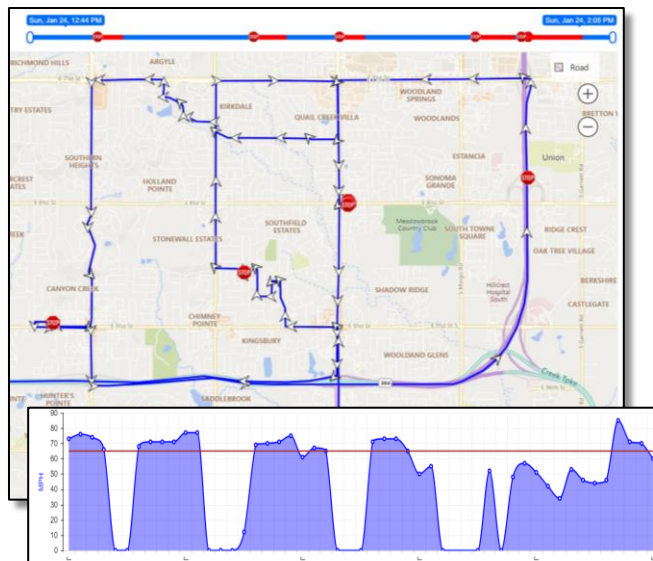

Why Your Company Needs ScreenSafe

ScreenSafe is a Windows software only solution that allows a transportation department to limit the drivers' ability to type while driving. The onboard keyboard can be either Partially or completely disabled when the vehicle exceeds a Specific speed. ScreenSafe does not interfere with any Applications running on the computer in the background.

Utility and transportation departments can now ensure their existing safety policies are being implemented by their drivers in the field. Drivers can also, if you desire, be restricted to using a single application while driving (i.e. routing). You can block YouTube, Google, email and all other applications while the vehicle is in motion.

For a fraction of the cost of settling a single distracted driving accident you could equip your entire fleet with ScreenSafe. With ScreenSafe, you can ensure your drivers are not only complying with departmental safety policies, but also are not putting the community or your company at risk.

The three versions of ScreenSafe are Standard, Pro & Elite

STANDARD	ScreenSafe will disable the Screen and Keyboard when the vehicle is in motion.	PRO	Ability to Customize the speeds and parameters for disabling the Screen, Keyboard and/or Touch Screen . Includes many features and reports.	ELITE	In addition to all features in Pro Edition, you get vehicle tracking , performance reporting and customized reports with email notifications.
	$65/Vehicle		$75/Vehicle		$95/Vehicle

Key Features

- Disable Keyboard and/or Display
- Highly Customizable
- Web Based Administration
- Supports 5 to 5,000 vehicles
- Real Time Wireless Updates
- "Quick Peek" override option

Minimum System Requirements

- Windows XP, Vista, Windows 7, Windows 8 or Windows 10
- Wireless Communication

Internal GPS Port Splitter & Sensor Program

This **FREE Feature** allows you to use either your Existing Internal GPS Antenna, GSM Locator or external GPS Antenna.